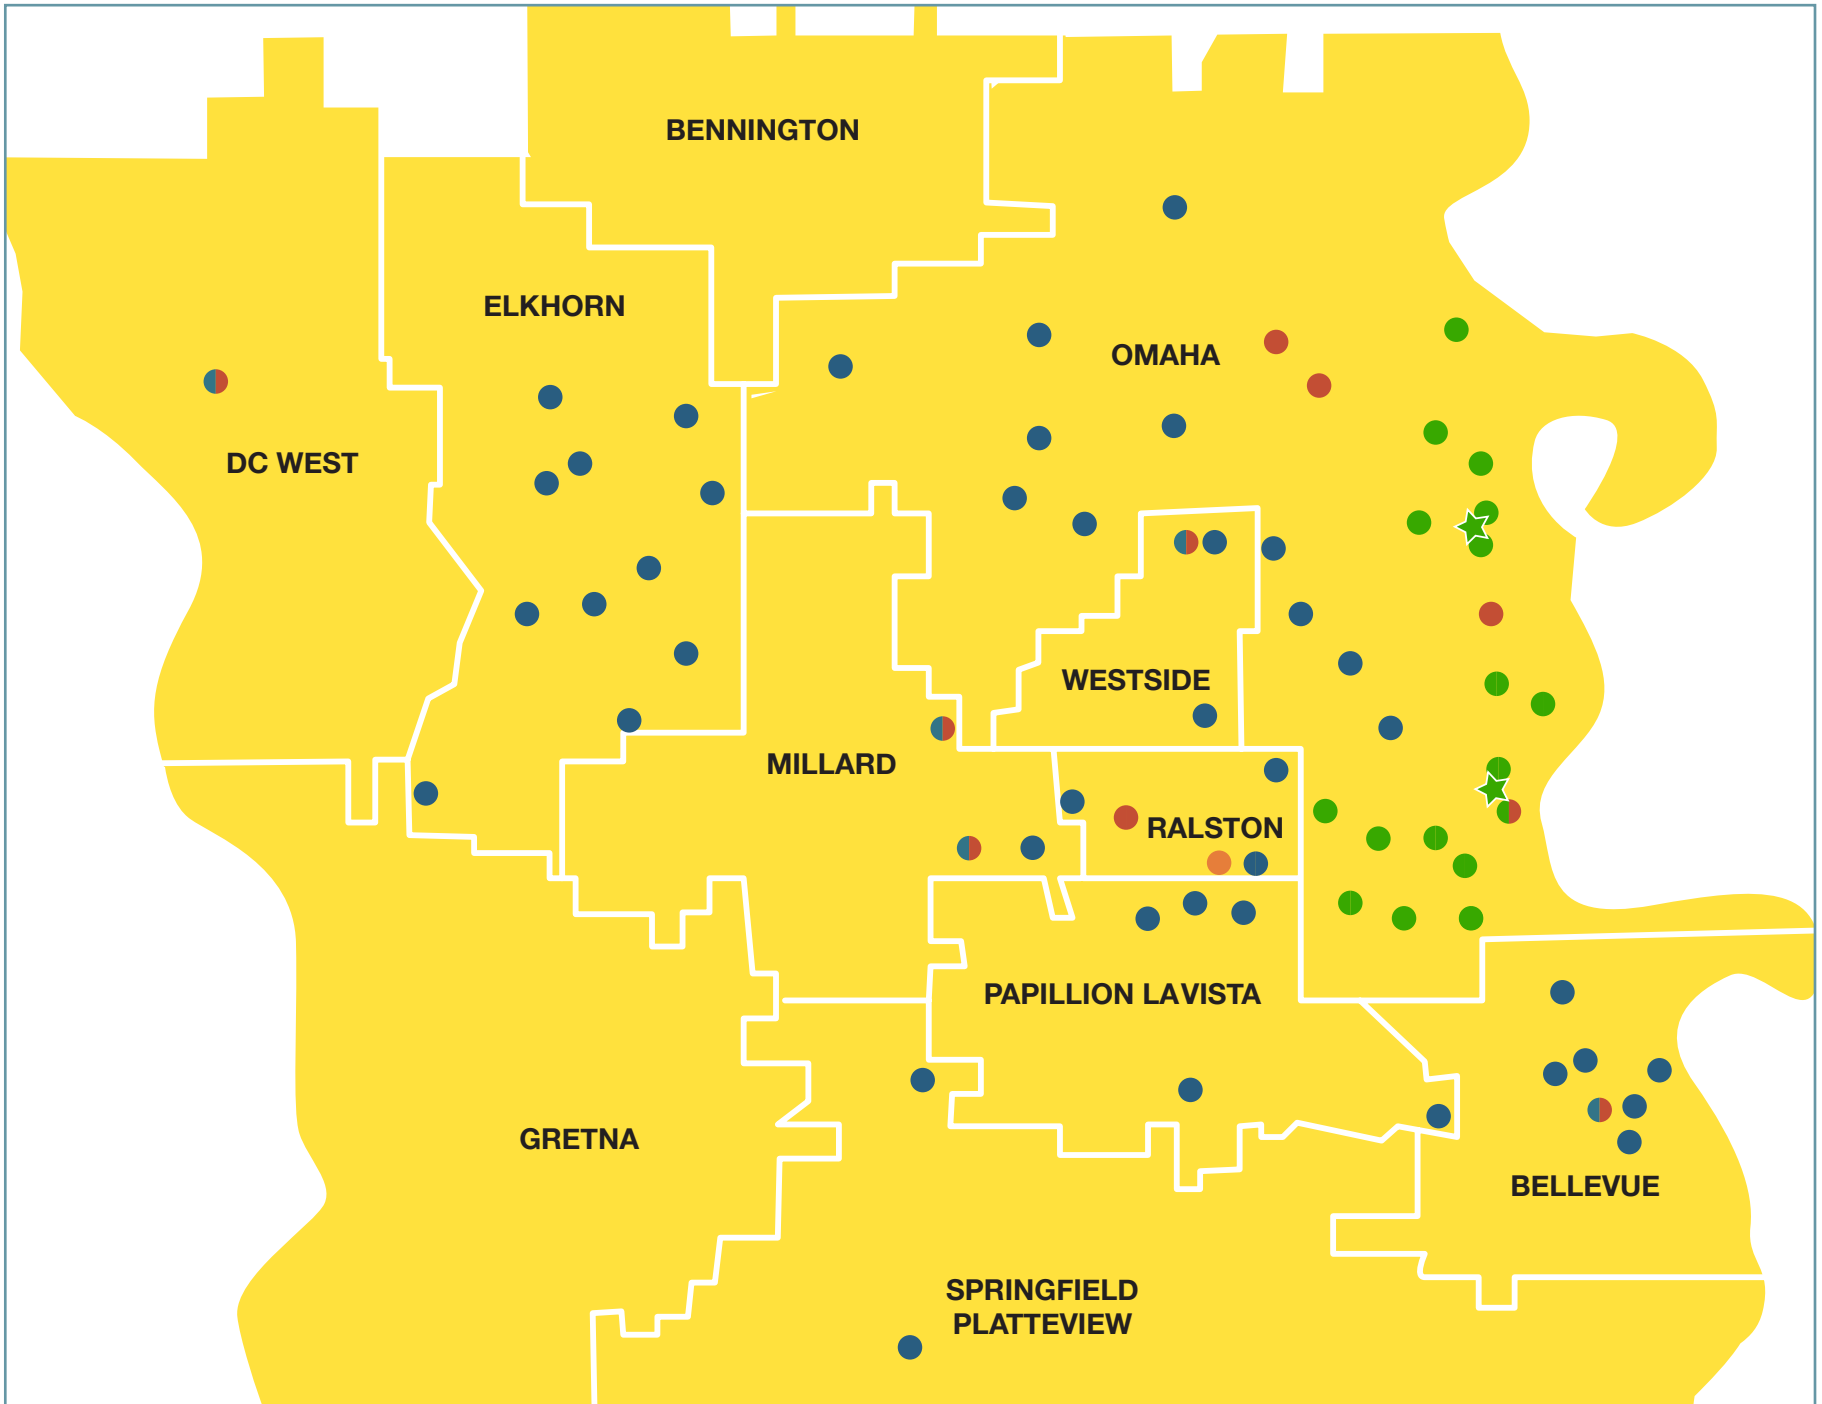

# LEARNING COMMUNITY PROGRAM IMPACT BY SCHOOL DISTRICT

## DOUGLAS SARPY

★ **LEARNING COMMUNITY CENTER**

● **NEIGHBORHOOD SCHOOLS**

OMAHA (north)

Conestoga  
Franklin  
Kellom  
Lothrop  
Minnie Lusa  
Skinner

OMAHA (south)

Ashland Park-Robbins  
Bancroft  
Castelar  
Chandler View  
Gomez Heritage  
Gateway

Gilder  
Highland  
Indian Hill  
Pawnee  
Spring Lake

● **SUPERINTENDENTS' PLAN SCHOOL SITES**

OMAHA

Gomez Heritage  
Pinewood  
Liberty  
Mount View

WESTSIDE

Westbrook

BELLEVUE

Belleaire

● **DISTRICT PILOTS**

OMAHA

Beals  
Boyd  
Edison  
Jefferson  
Joslyn  
Prairie Wind  
Saddlebrook  
Springville  
Sunny Slope  
Washington  
Western Hills

WESTSIDE

Hillside  
Westbrook  
Westgate  
Blumfield  
Karen Western  
Wildewood