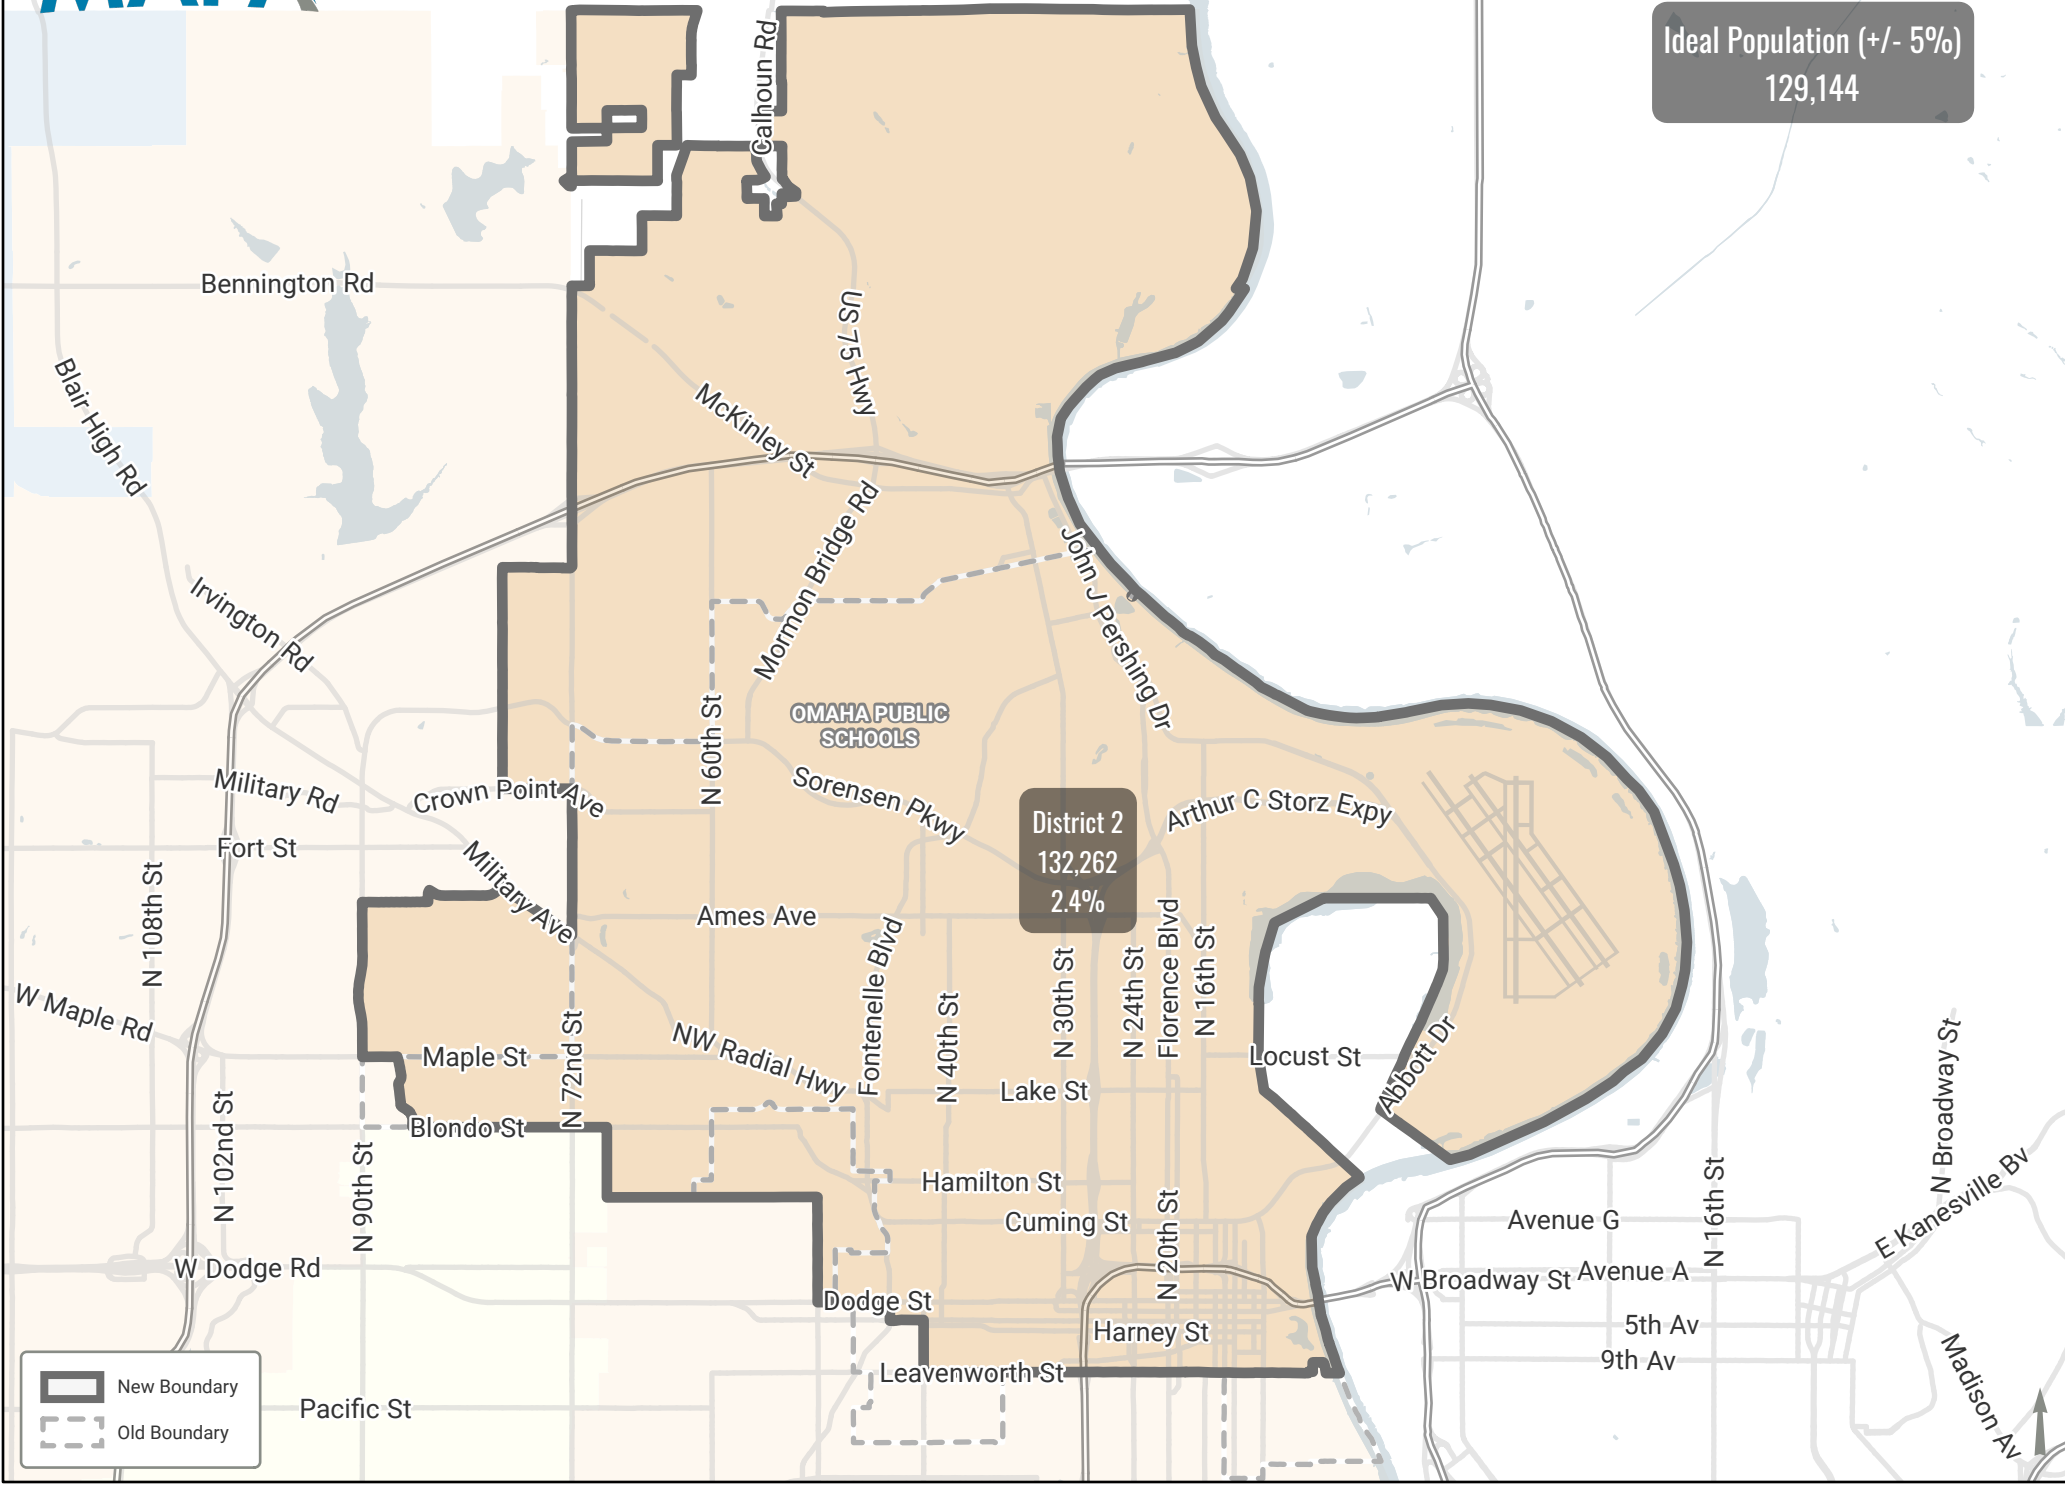

## Learning Community Redistricting Scenario - District 2

Ideal Population (+/- 5%)  
129,144

 New Boundary  
 Old Boundary