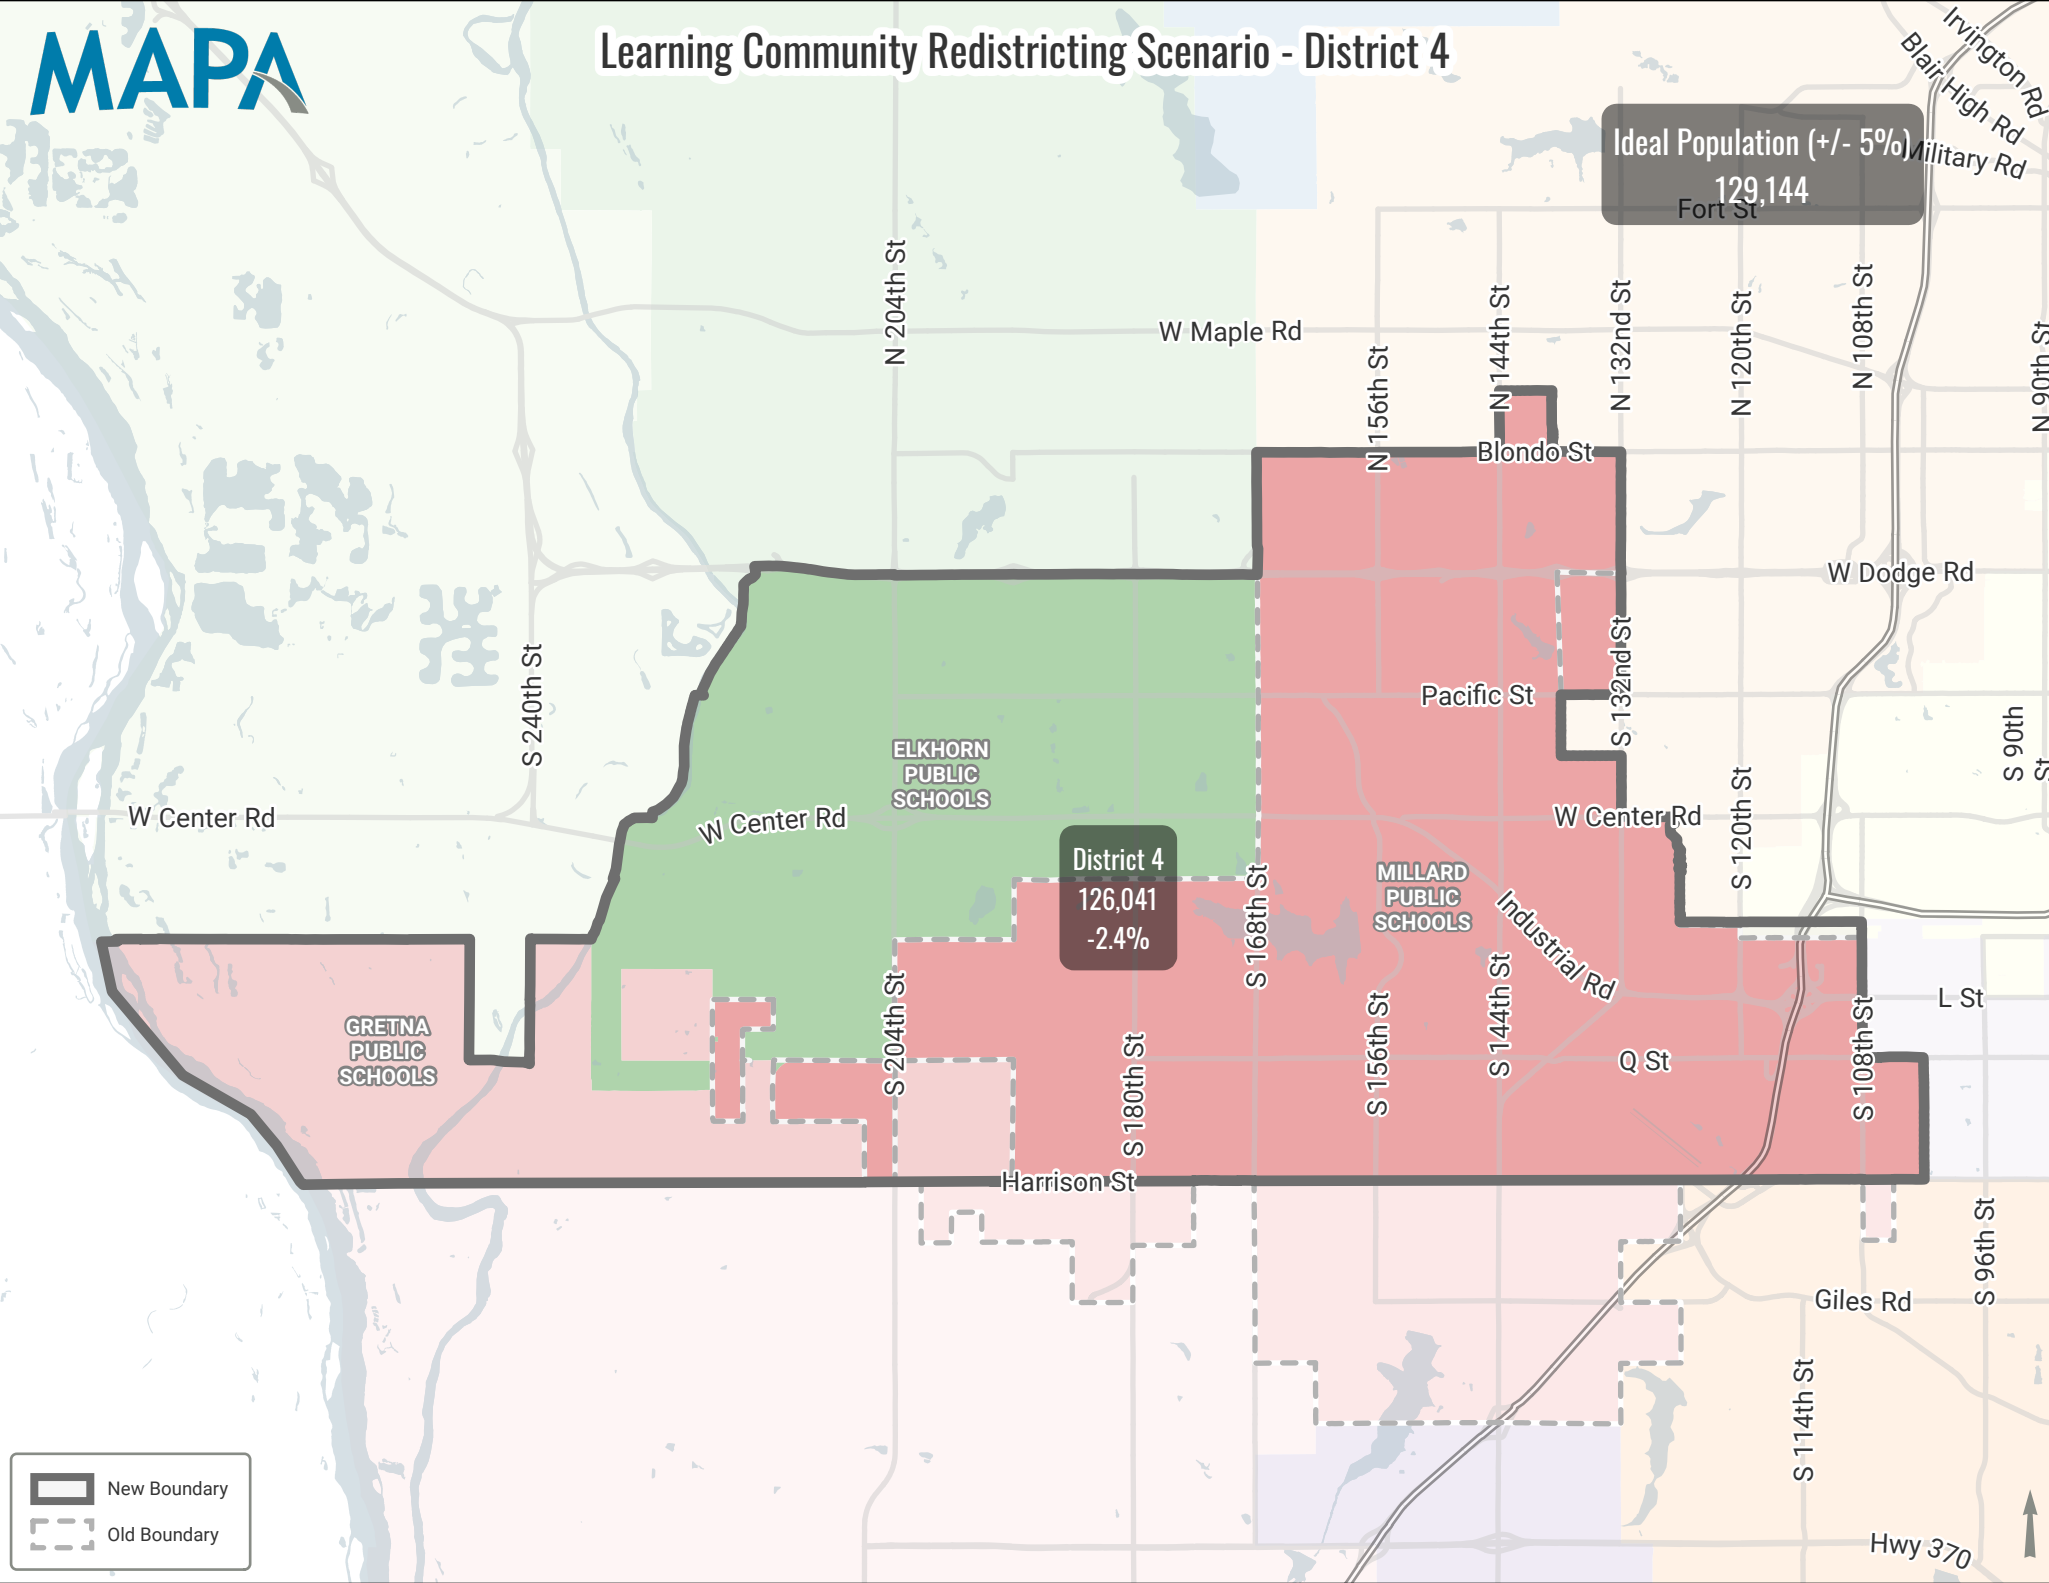

Learning Community Redistricting Scenario - District 4

Ideal Population (+/- 5%)
129,144

District 4
126,041
-2.4%

New Boundary
 Old Boundary